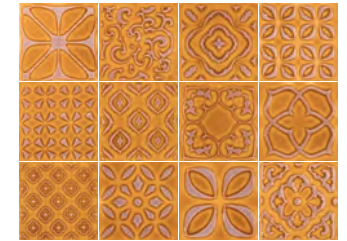

Kitsch Decor

5PRY514d102

100x100x9mm

Gloss