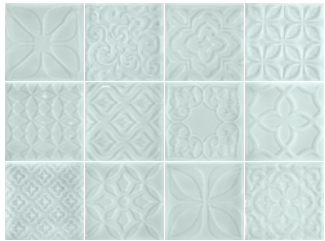

Skee Decor

5PRY534d110

100x100x9mm

Gloss