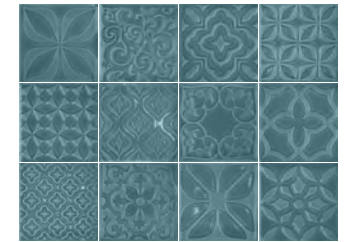

Gloss

Jolly Decor

5PRY523d109

100x100x9mm

Gloss

Frisbee Decor

5PRY530d112

100x100x9mm