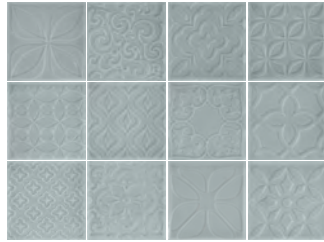

Joust Decor

5PRY546d111

100x100x9mm

Gloss