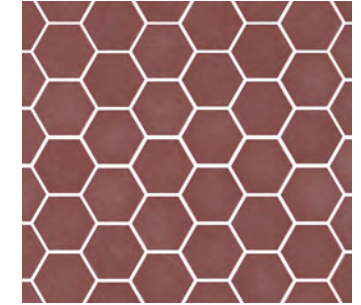

Celebrity

14 COLOURS | 2 FINISHES | 1 SIZE

S
L
US

Wall:
6ALX101

Celebrity

Celebrity features hexagonal shaped tiles in either chalky matt or shimmering gloss. The range can be used to create a single sleek style or combined to offer a real 'wow' factor.

Wall:
6ALX105

Reputable
6ALX109

Superstar
6ALX101

Hotshot
6ALX107

Ace
6ALX102

Notorious
6ALX114

Notable
6ALX103

Prominent
6ALX110