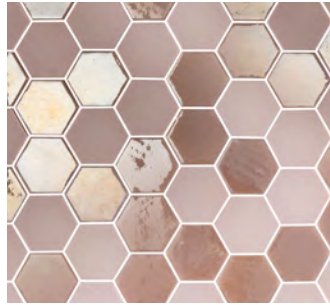

Celebrity

14 COLOURS | 2 FINISHES | 1 SIZE

S
L
US

Wall:
6ALX101

Celebrity

Celebrity features hexagonal shaped tiles in either chalky matt or shimmering gloss. The range can be used to create a single sleek style or combined to offer a real 'wow' factor.

Wall:
6ALX105

Reputable
6ALX109

Superstar
6ALX101

Hotshot
6ALX107

Ace
6ALX102

Notorious
6ALX114

Notable
6ALX103

Prominent
6ALX110

APPEARANCE

Mosaic

MATERIAL

Glass

USAGE

Walls only

SHADE VARIATION

V2 - Light