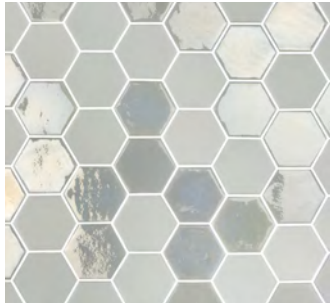

Celebrity

14 COLOURS | 2 FINISHES | 1 SIZE

S
L
US

Wall:
6ALX101

Celebrity

Celebrity features hexagonal shaped tiles in either chalky matt or shimmering gloss. The range can be used to create a single sleek style or combined to offer a real 'wow' factor.

Wall:
6ALX105

Reputable
6ALX109

Superstar
6ALX101

Hotshot
6ALX107

Ace
6ALX102

Notorious
6ALX114

Notable
6ALX103

Prominent
6ALX110

APPEARANCE

Mosaic

MATERIAL

Glass

USAGE

Walls only

SHADE VARIATION

V2 - Light