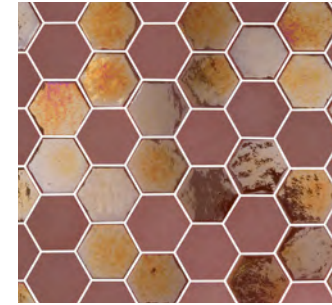

Celebrity

14 COLOURS | 2 FINISHES | 1 SIZE

S
L
US

Wall:
6ALX101

Celebrity

Celebrity features hexagonal shaped tiles in either chalky matt or shimmering gloss. The range can be used to create a single sleek style or combined to offer a real 'wow' factor.

Wall:
6ALX105

Reputable
6ALX109

Superstar
6ALX101

Hotshot
6ALX107

Ace
6ALX102

Notorious
6ALX114

Notable
6ALX103

Prominent
6ALX110

Eminent
6ALX111

Luminary
6ALX105

Magnate
6ALX108

Famous
6ALX104

Bigwig
6ALX115

Cynosure
6ALX106

Acclaimed
6ALX113

Wall:
6ALX113

APPEARANCE

Mosaic

MATERIAL

Glass

USAGE

Walls only

SHADE VARIATION

V2 - Light