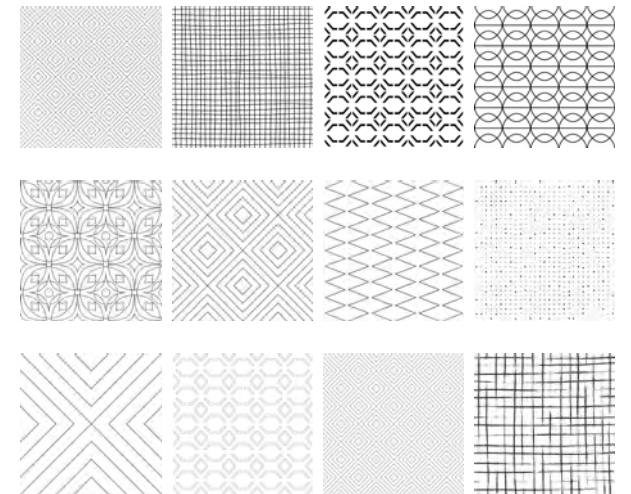

Honeydew Mixed Decor
5SGK104d104

Tangelo Mixed Decor
5SGK101d101

Pomegranate Mixed Decor
5SGK102d102

Cantaloupe Mixed Decor
5SGK103d103

Blackberry Mixed Decor
5SGK109d109

100X300MM DECOR PATTERNS

200X200MM DECOR PATTERNS