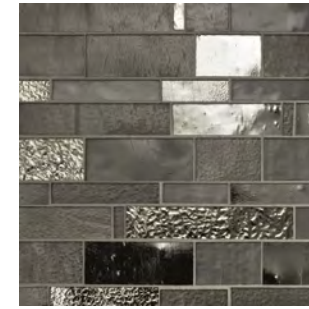

Glass Mix

9 COLOURS | 1 FINISH | 1 SIZE

SOS
LUS

Wall:
6PIN586

Katesbridge
6PIN583

Jumping
6PIN593

Trory
6PIN584

Garvagh
6PIN585

Foreglen
6PIN586

Macken
6PIN587

Tynan
6PIN588

Kileen
6PIN589

Glenoe
6PIN590

Glass Mix

APPEARANCE

Mosaic

MATERIAL

Glass

USAGE

Walls only

SIZES AND FINISHES

288x325
4mm

All colours

● Natural