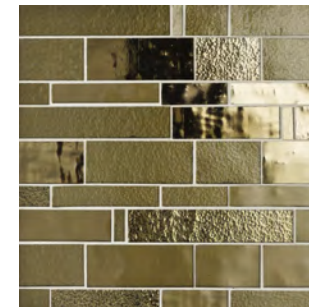

Foreglen
6PIN586

Macken
6PIN587

Tynan
6PIN588

Kileen
6PIN589

Glenoe
6PIN590

Glass Mix

APPEARANCE

Mosaic

MATERIAL

Glass

USAGE

Walls only

SIZES AND FINISHES

288x325
4mm

All colours

● Natural