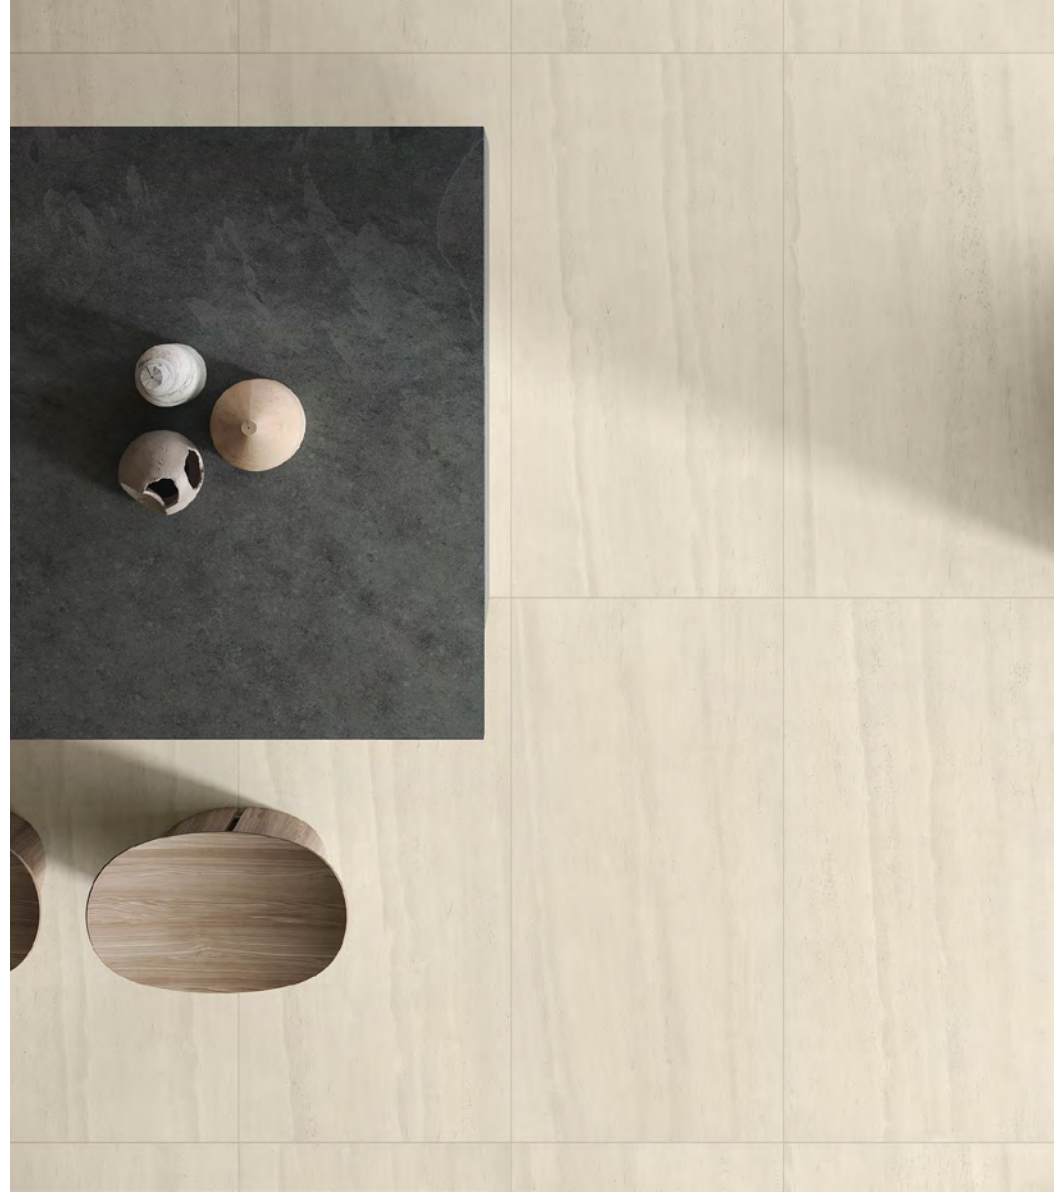

Inspired

8 COLOURS | 3 FINISHES | 15 SIZES | 1 MOSAIC | 2 DECORS

S
LUS

Floor:
3YFX101
Wall:
3YFX101

Inspired

Inspired is influenced by the diverse beauty of limestone, with each individual tile featuring a vast array of natural features and effects. Available in a huge variety of sizes, including super large format slabs..

Floor:
3YFX107

Inspired

ABOVE
Floor:
3YFX101

RIGHT
Floor:
3YFX111
Wall:
3YFX111

ABOVE
Floor:
3YFX102

Ruben
3YFX101

Sandberg
3YFX110

Elder
3YFX102