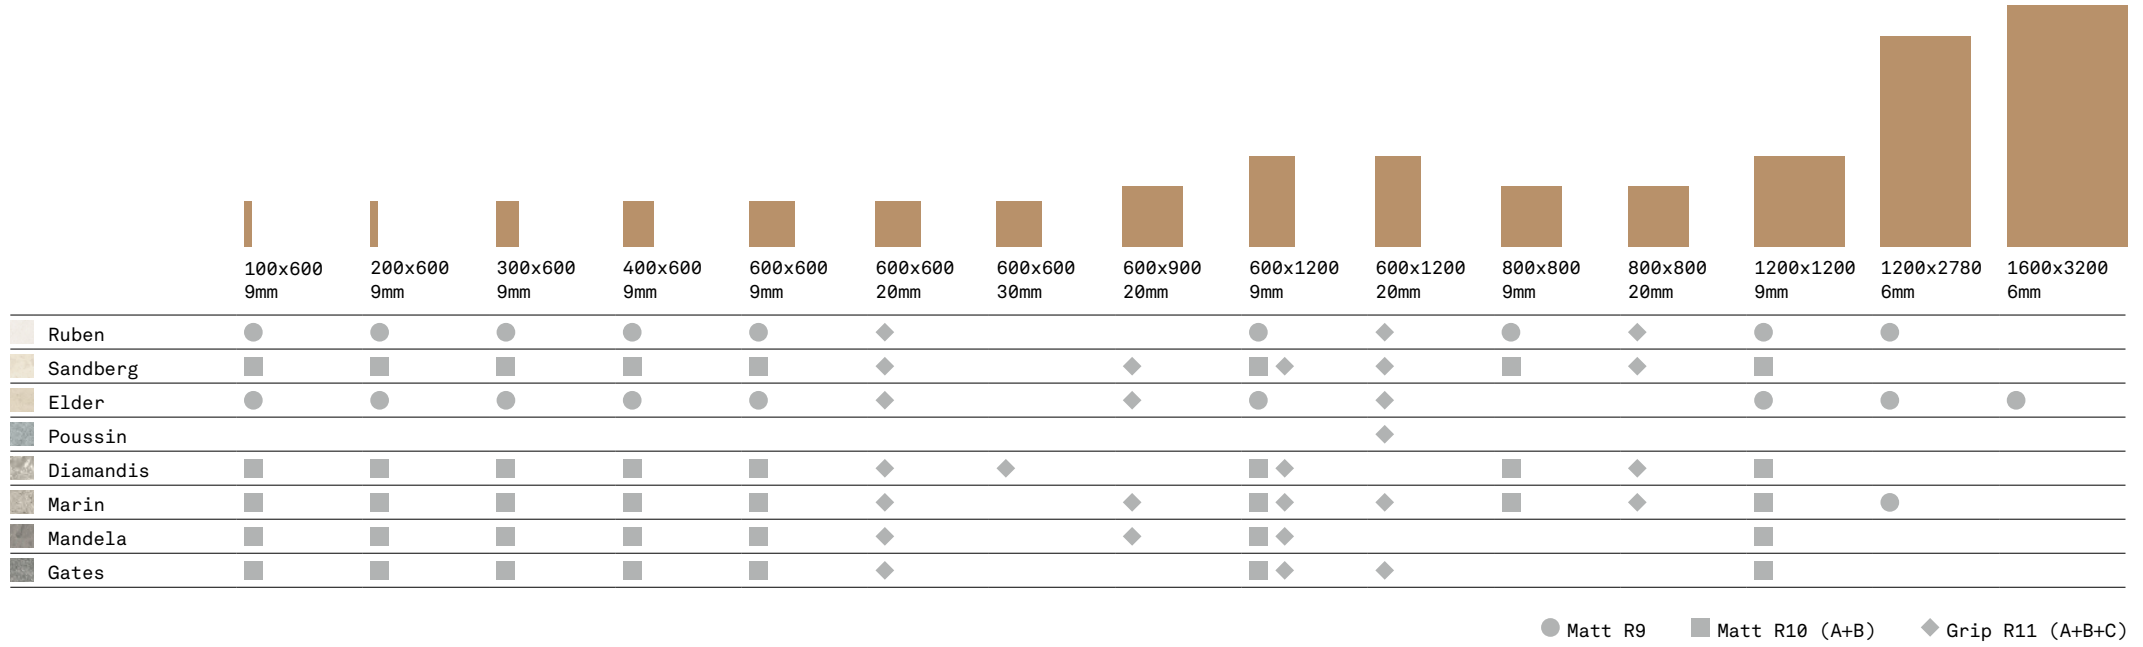

SIZES AND FINISHES