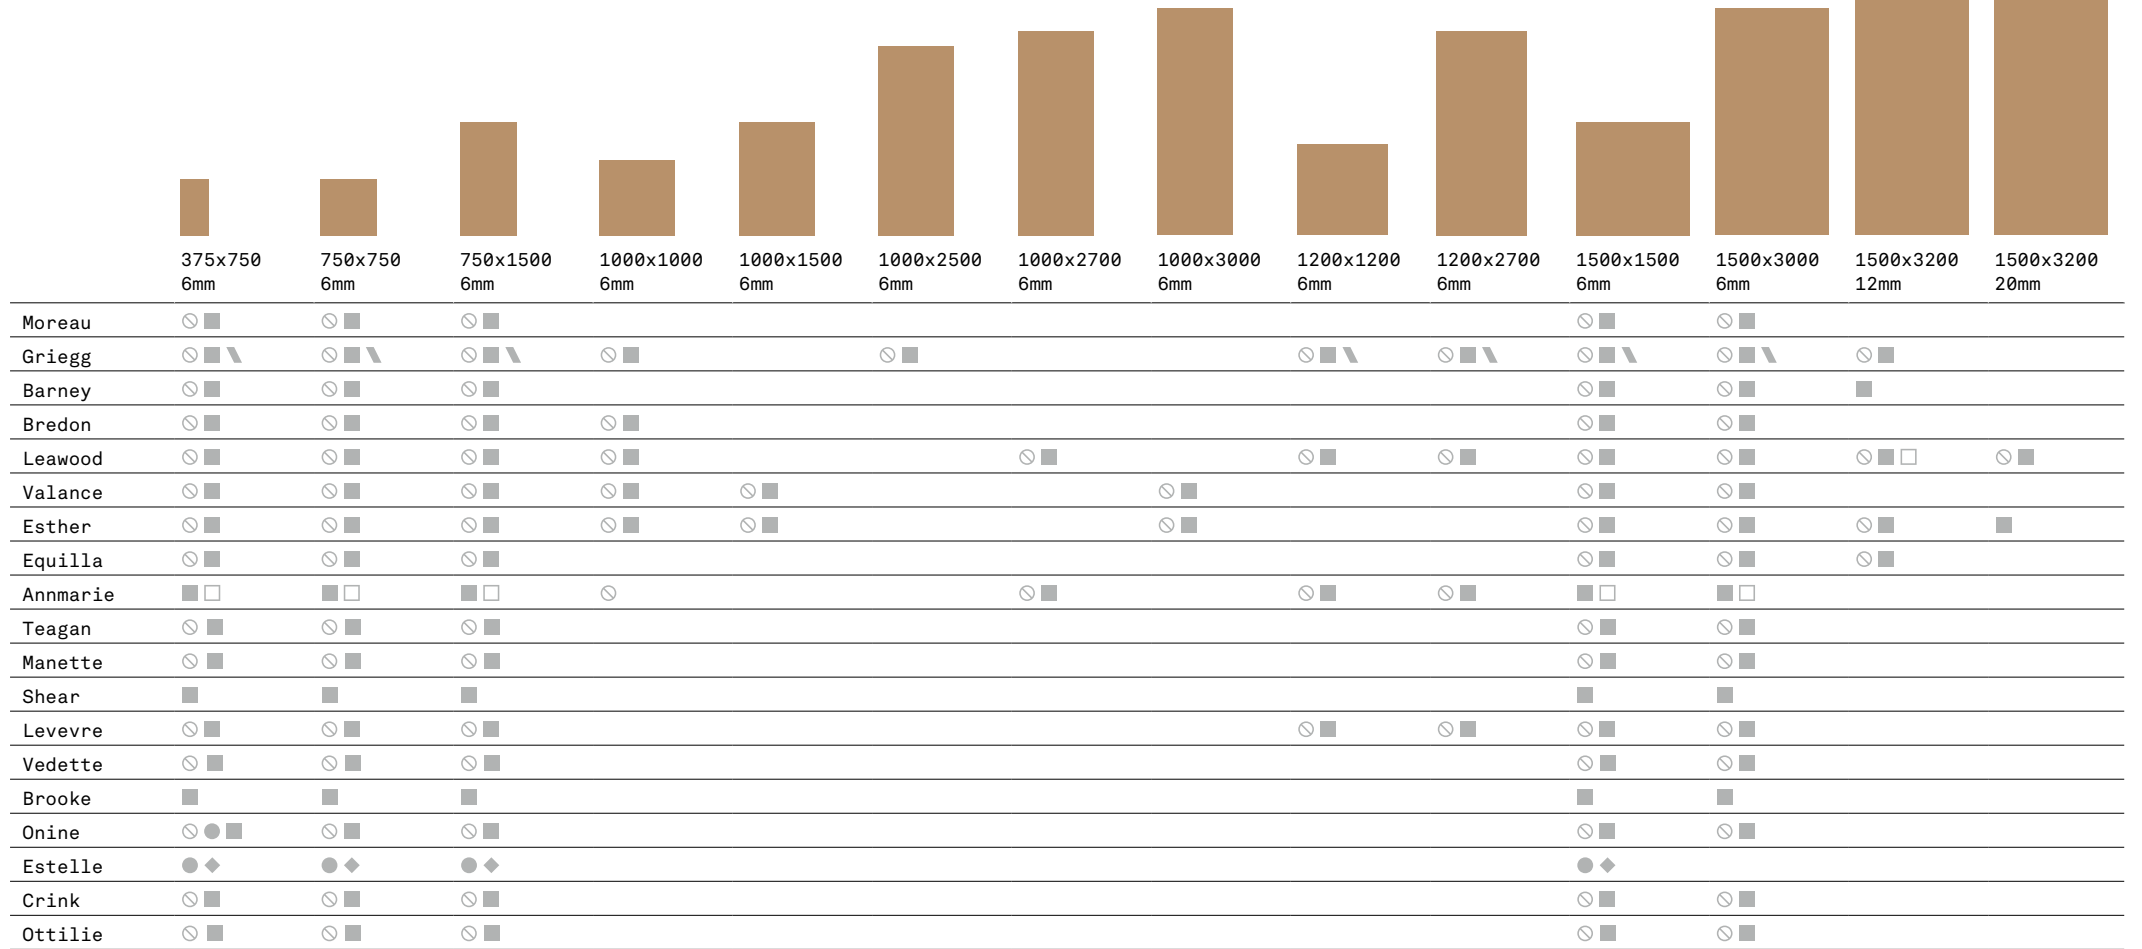

SIZES AND FINISHES

○ Honed R9   ● Honed R9 (A+B)   ■ Polished   ◆ Polished R9 (A+B)   ▲ Polished R9 (A+B)   \ Satin   □ Silk