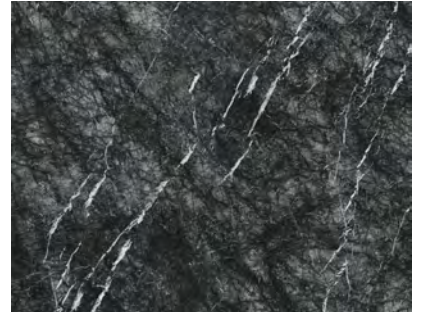

Remy
3MDL538