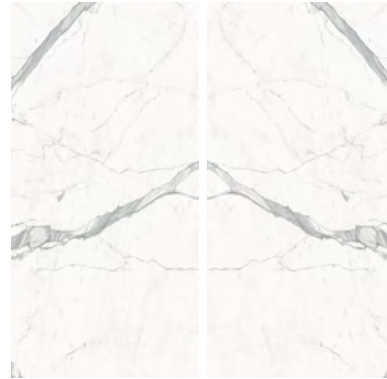

Polished

Prairie Gardner

3MDL267 3MDL507

1500x3000x6mm

Honed R9 and Polished

Salina Hays

3MDL264 3MDL265

1500x3000x6mm, 1500x3200x12mm