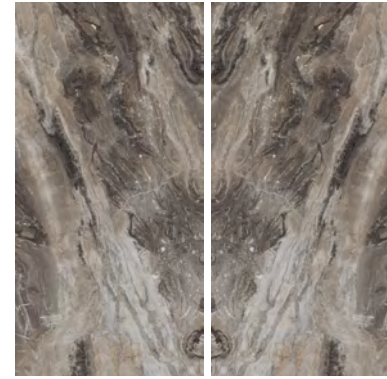

Fabarius Wabbott

3MDL517 3MDL518

1500x3000x6mm

Polished