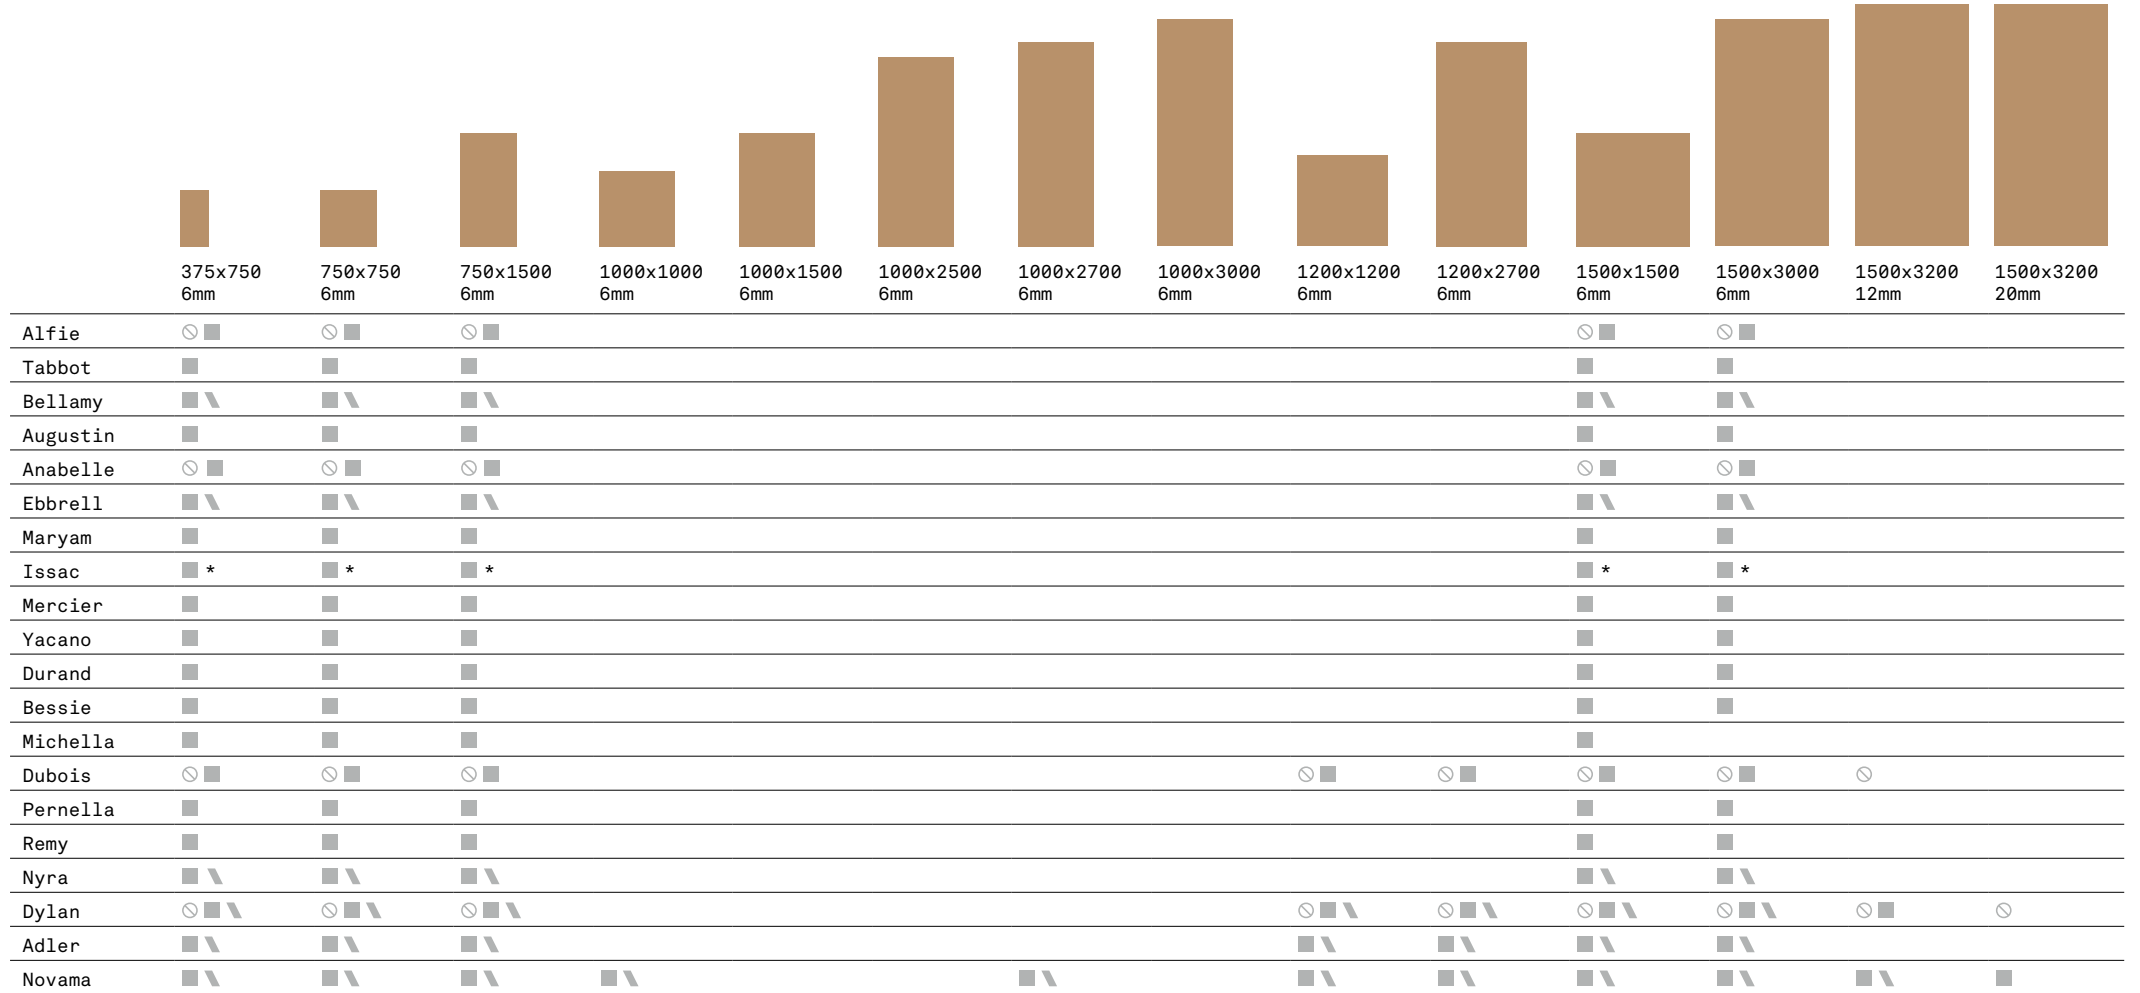

Polished R9 (A+B)

SIZES AND FINISHES

○ Honed R9 ● Honed R9 (A+B) ■ Polished ◆ Polished R9 (A+B) ▲ Polished R9 (A+B) \ Satin □ Silk

SIZES AND FINISHES

○ Honed R9 ■ Polished ▲ Polished R9 (A+B) \ Satin □ Silk