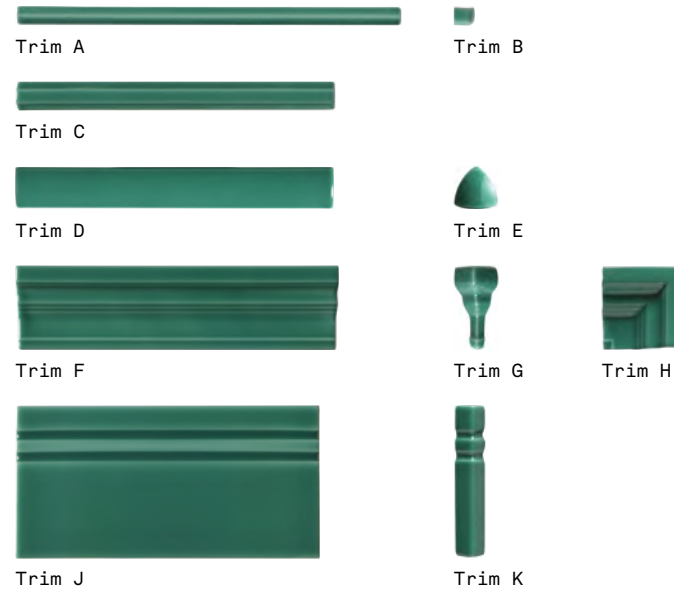

Grenadines
5HCA109

Lucia
5HCA107

TRIMS

Available in all colours, please ask for more details