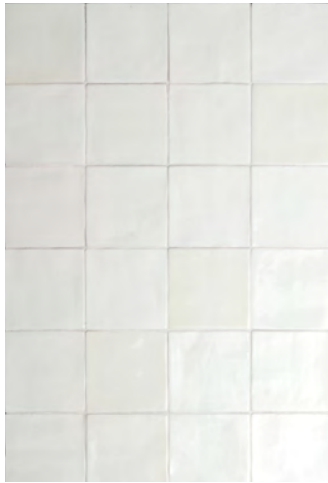

Visionary

9 COLOURS | 1 FINISH | 3 SIZES

S
LUS

Wall:
5BBD108

Visionary

The wonderfully rustic Visionary range takes its inspiration from Morocco's traditional Zellige art, offering a contemporary colour palette which promises to add a personal touch to any space.

Wall:
5BBD101

Wall:
5BBD102

Ambitious
5BBD103

Imaginary
5BBD104

Fanciful
5BBD105

Dreamer
5BBD101

Illusory
5BBD109

Musing
5BBD106